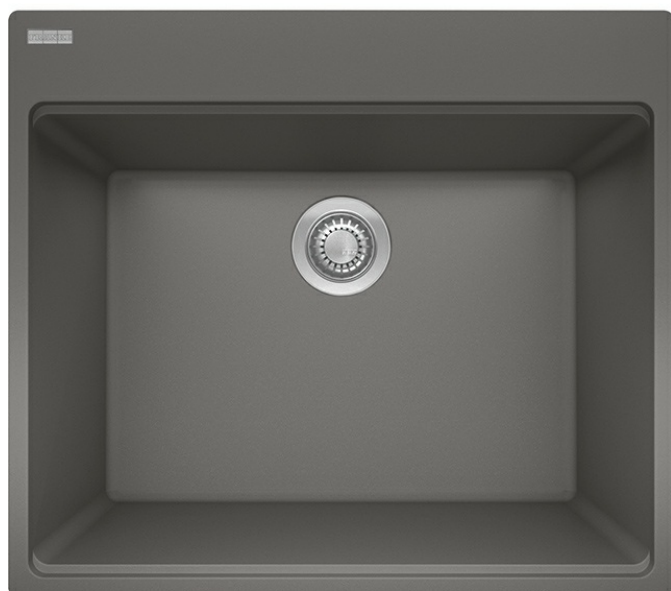

Maris MAG61023SHG Granite Stone Grey

Bring the beauty of Franke granite to the laundry room with Maris. Durable, scratch-and-stain resistant, this granite sink is also bacteria resistant thanks to the Sanitized® treatment. Available in six colors that enhance most any design style

FEATURES

- Generous 12" deep bowl provides ample space for laundry and other household tasks
- Accessory rail system supports optional accessories and turns the sink into a functional workstation
- Scratch resistant, fade resistant and impact resistant to retain its new appearance for years
- Sanitized® function reduces bacteria and microbe growth.
- Can be installed as an undermount or a drop in sink

Product Picture

Product Dimensions

Length overall	25"
Width overall	22"
Length of large bowl	23 7/16"
Width of large bowl	17"
Depth of large bowl	12"
Minimum Cabinet Size	27"

Technical Drawing

General Information

Type of Material	Granite
Number of Bowls	1
Faucet Hole	1-5 predrilled
Cut-Out Template	Yes

Article Numbers

FUN#	114.0637.873
US Part Number	MAG61023SHG